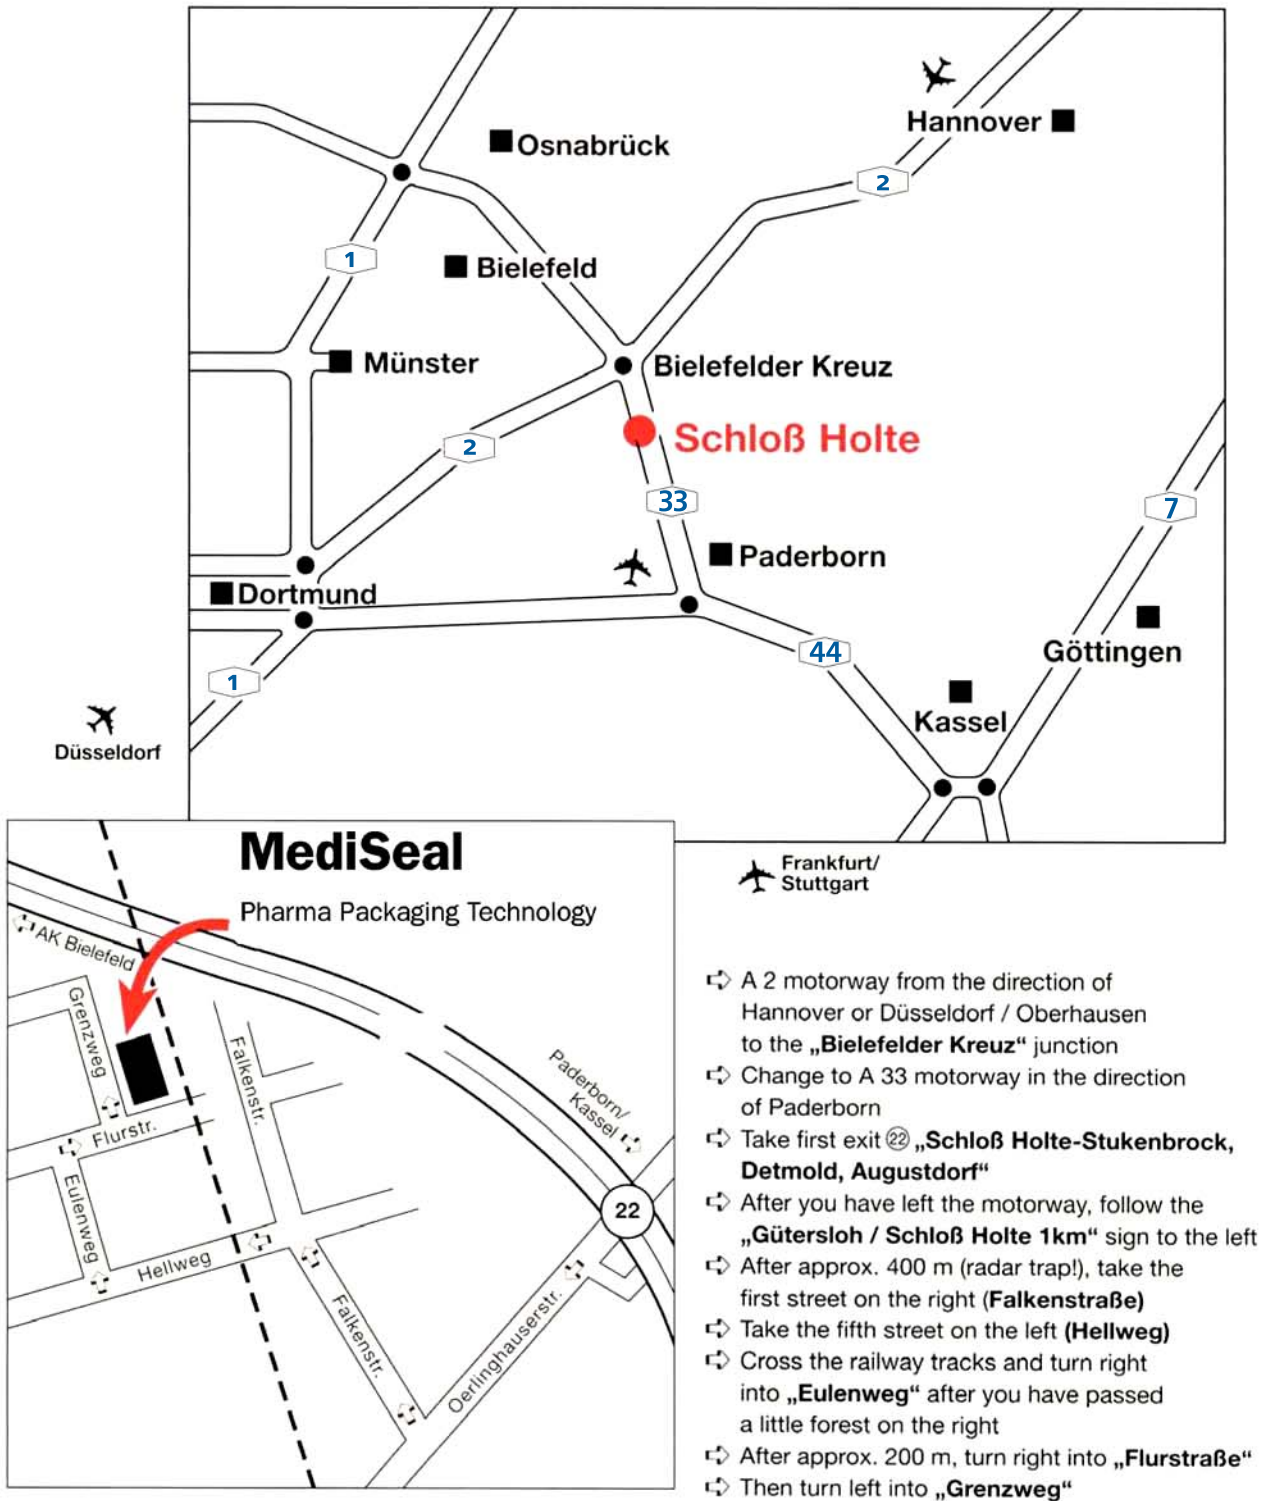

How to find us

- ⇨ A 2 motorway from the direction of Hannover or Düsseldorf / Oberhausen to the „Bielefelder Kreuz“ junction
- ⇨ Change to A 33 motorway in the direction of Paderborn
- ⇨ Take first exit 22 „Schloß Holte-Stukenbrock, Detmold, Augustdorf“
- ⇨ After you have left the motorway, follow the „Gütersloh / Schloß Holte 1km“ sign to the left
- ⇨ After approx. 400 m (radar trap!), take the first street on the right (**Falkenstraße**)
- ⇨ Take the fifth street on the left (**Hellweg**)
- ⇨ Cross the railway tracks and turn right into „Eulenweg“ after you have passed a little forest on the right
- ⇨ After approx. 200 m, turn right into „Flurstraße“
- ⇨ Then turn left into „Grenzweg“